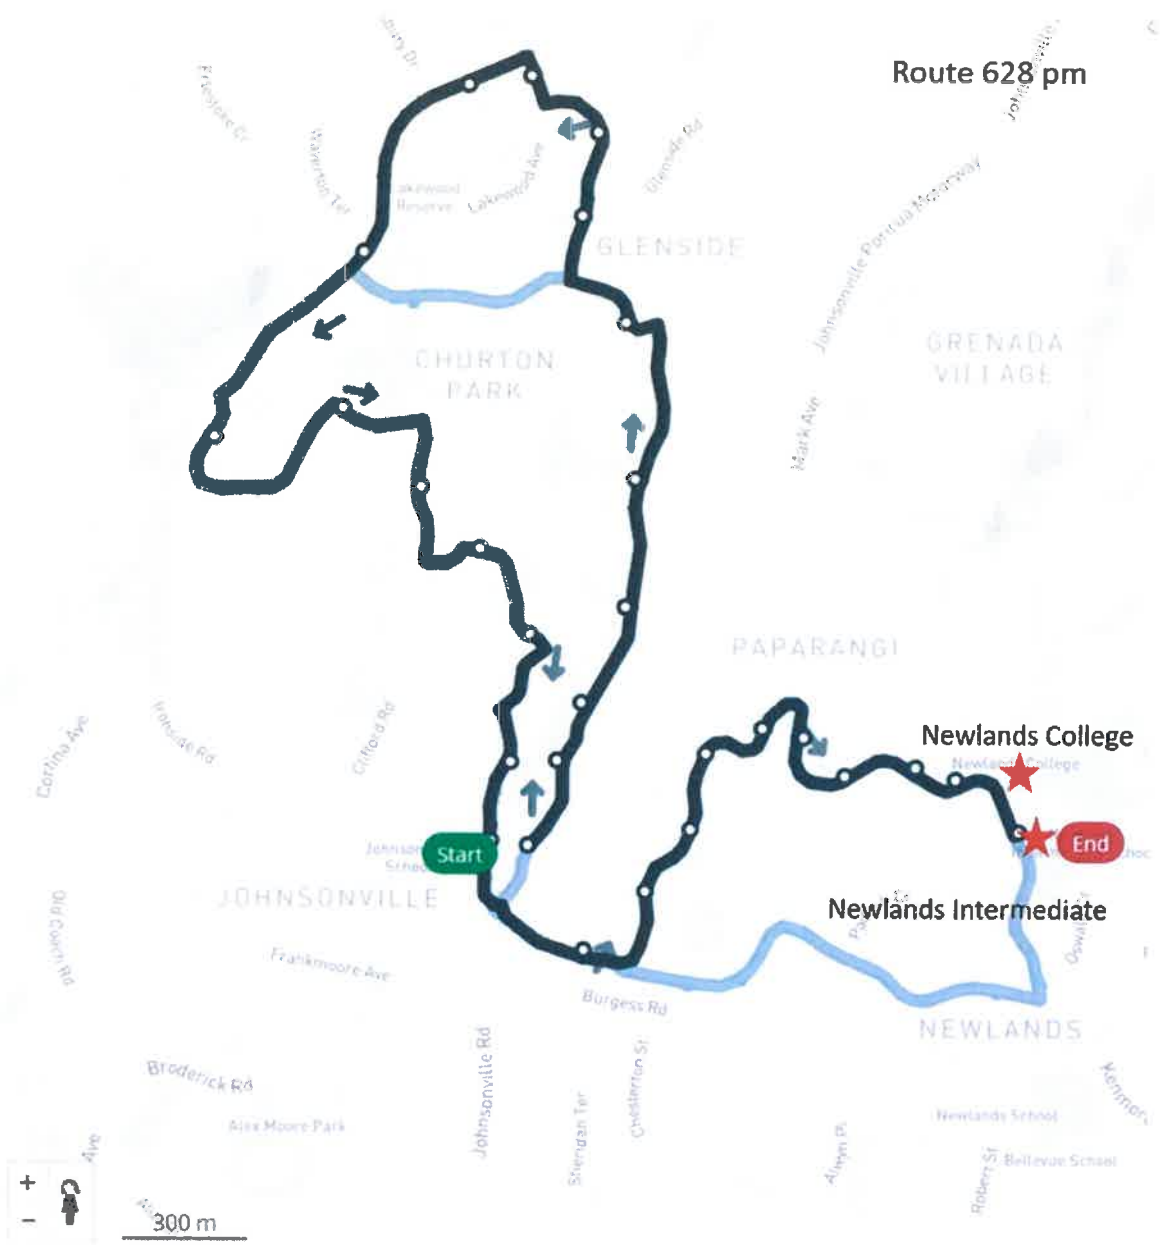

Route 628 pm