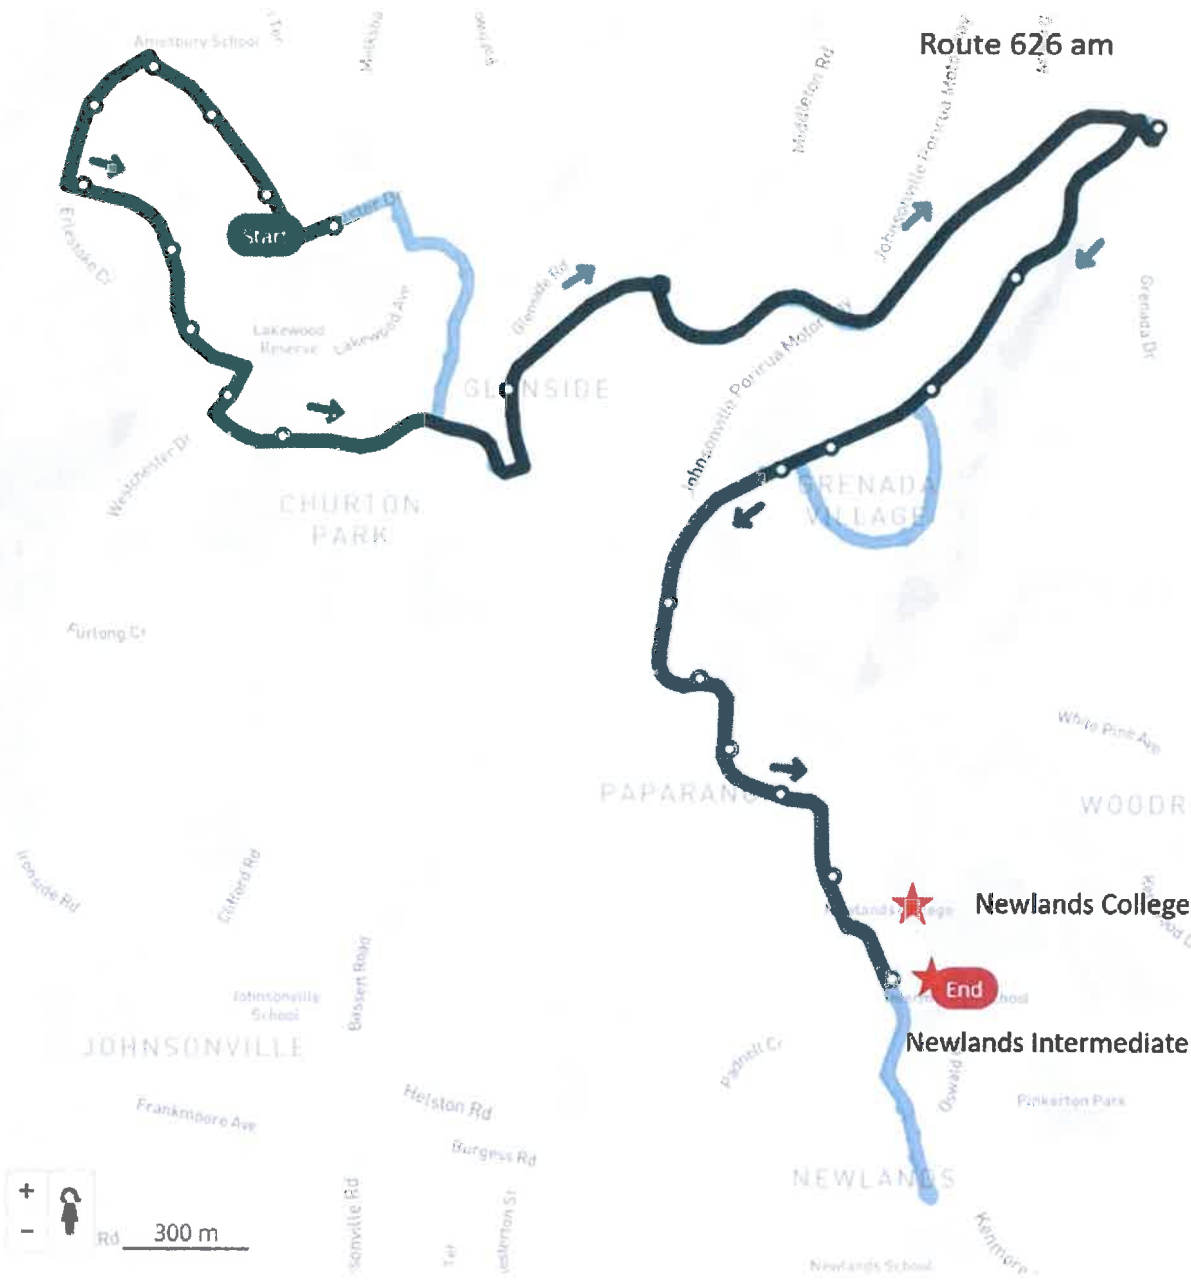

School services change for Newlands Intermediate School.

Newlands Intermediate

Route name	Route number	What's changing (effective from 15 July)
Churton Park North - Newlands College/Intermediate via Grenada Village	626	No change
Johnsonville West - Newlands College/Intermediate	627	Journey time changes
Churton Park South - Newlands College/Intermediate	628	No change
Newlands College/Intermediate - Johnsonville Station	631	No change
Newlands College/Intermediate - Churton Park South	632 (old) 628 (new)	Route number changed to 628
Newlands College/Intermediate - Churton Park North	633	No change

Route 626

inbound

Monday to Friday (excludes Public Holidays)

Route bus stops

Westchester Drive (near 111)	3218	8:00 AM
Amesbury Drive at Derry Hill	3220	8:00 AM
Amesbury Drive at Claverton Grove	3222	8:01 AM
Amesbury Drive at Erlestoke Crescent	3224	8:02 AM
Erlestoke Crescent at Tattenhall Grove	3226	8:03 AM
Waverton Terrace at Sandy Brow	3228	8:04 AM
Waverton Terrace (near 30)	3230	8:05 AM
Waverton Terrace (near 12)	3232	8:05 AM
Westchester Drive at Waverton Terrace	3234	8:06 AM
Lakewood Reserve	3236	8:07 AM
Middleton Road at Glenside Road	3900	8:10 AM
Grenada Village - Grenada Drive	3451	8:18 AM
Mark Avenue (near 206)	3435	8:20 AM
Mark Avenue (near 164)	3448	8:21 AM
Mark Avenue at Buccaneer Place	3452	8:22 AM
Grenada Grounds - Mark Avenue (opposite)	3454	8:23 AM
Mark Avenue (near 70)	3456	8:25 AM
Mark Avenue (near 40)	3458	8:26 AM
Paparangi Shops (opposite)	3460	8:26 AM
Paparangi School - Beazley Avenue	3462	8:27 AM
Beazley Avenue at Beverley Grove	3464	8:28 AM
Newlands College - Bracken Road	3466	8:30 AM

Route 626 am

Newlands College

End

Newlands Intermediate