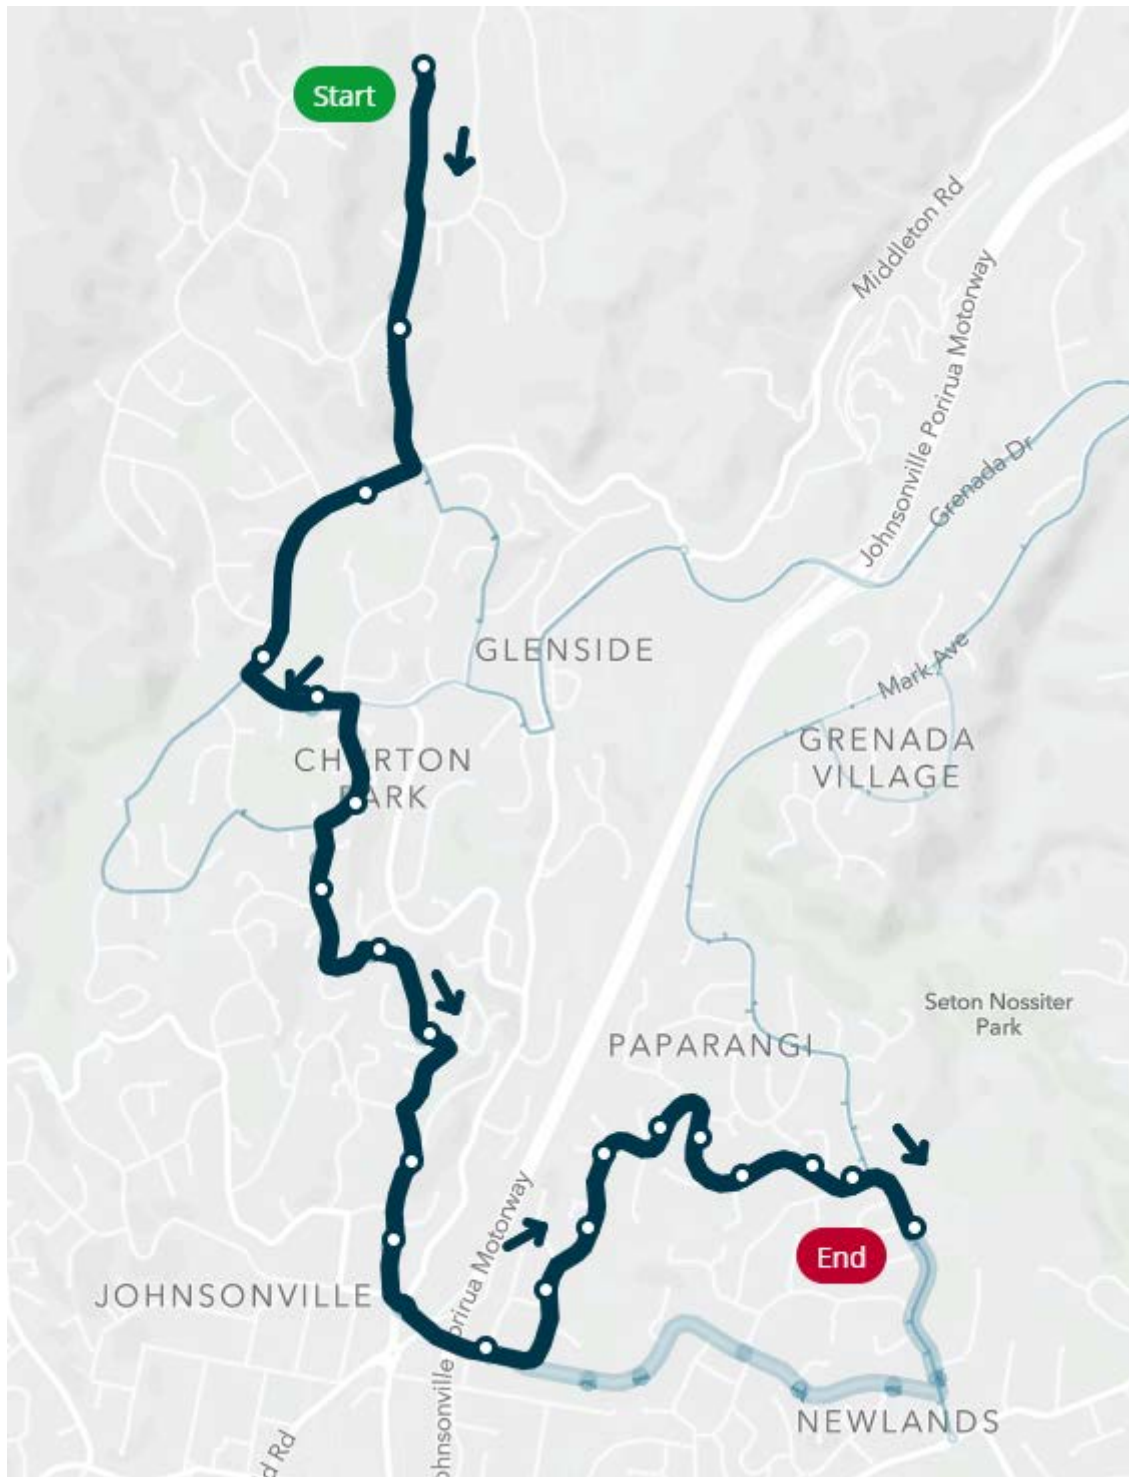

School services change for Newlands Intermediate School – Term 4 2019

Newlands Intermediate School

Route name	Route number	What's changing (effective from 14th October)
Churton Park North - Grenada Village - Newlands College & Intermediate School	626 → 634	The route number is changing to 634. This route extends coverage to include Furlong Crescent.
Churton Park North - Grenada Village - Newlands College & Intermediate School	628 → 635	The route number is changing to 635. This route extends coverage to include the new housing area around Melksham Drive.
Newlands College & Intermediate School - Johnsonville - Churton Park	633	A new morning service has been added to increase capacity between Churton Park and Newland's schools.

Route 634 Outbound (p.m. service)

Commencing Monday 14th October 2019.

School services change for Newlands Intermediate School – Term 4 2019

Route 635 Inbound (a.m. service)

Commencing Monday 14th October 2019.

School services change for Newlands Intermediate School – Term 4 2019

Route 635 Outbound (p.m. service)

Commencing Monday 14th October 2019.

metlink on our way

School services change for Newlands Intermediate School – Term 4 2019

Route 633 Inbound (a.m. service)

Commencing Monday 14th October 2019.

metlink on our way