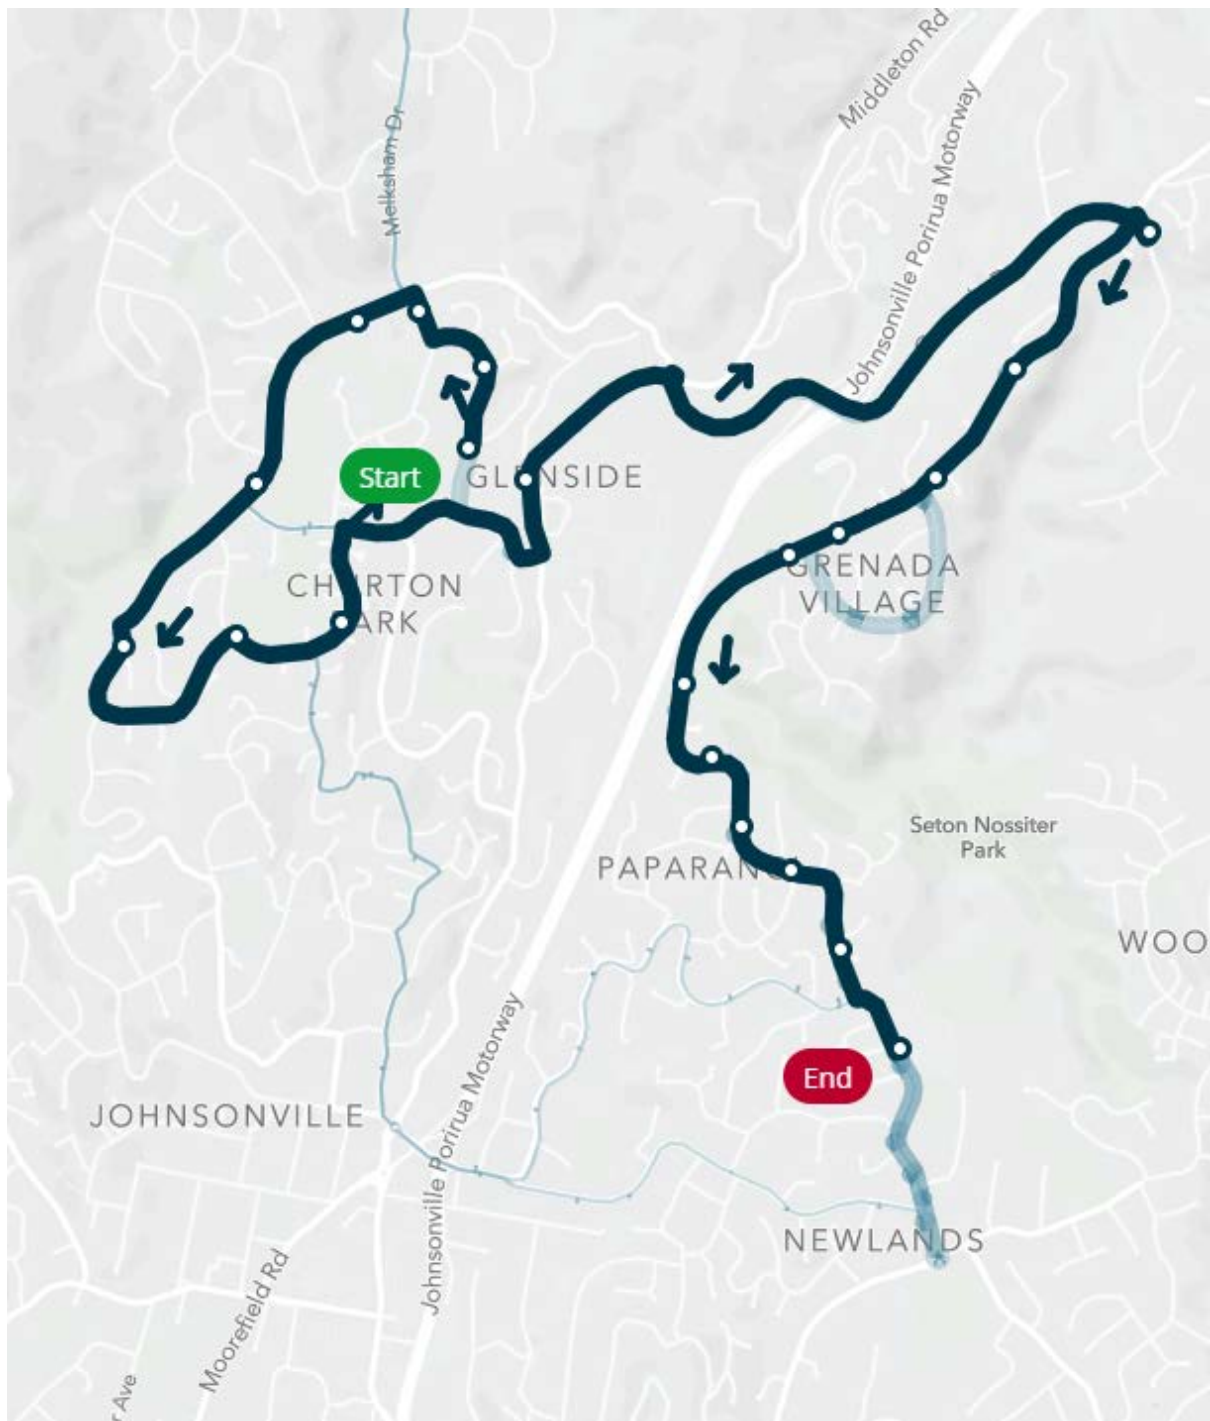

School services change for Newlands Intermediate School – Term 4 2019

Route 634 Inbound (a.m. service)

Commencing Monday 14th October 2019.

metlink on our way