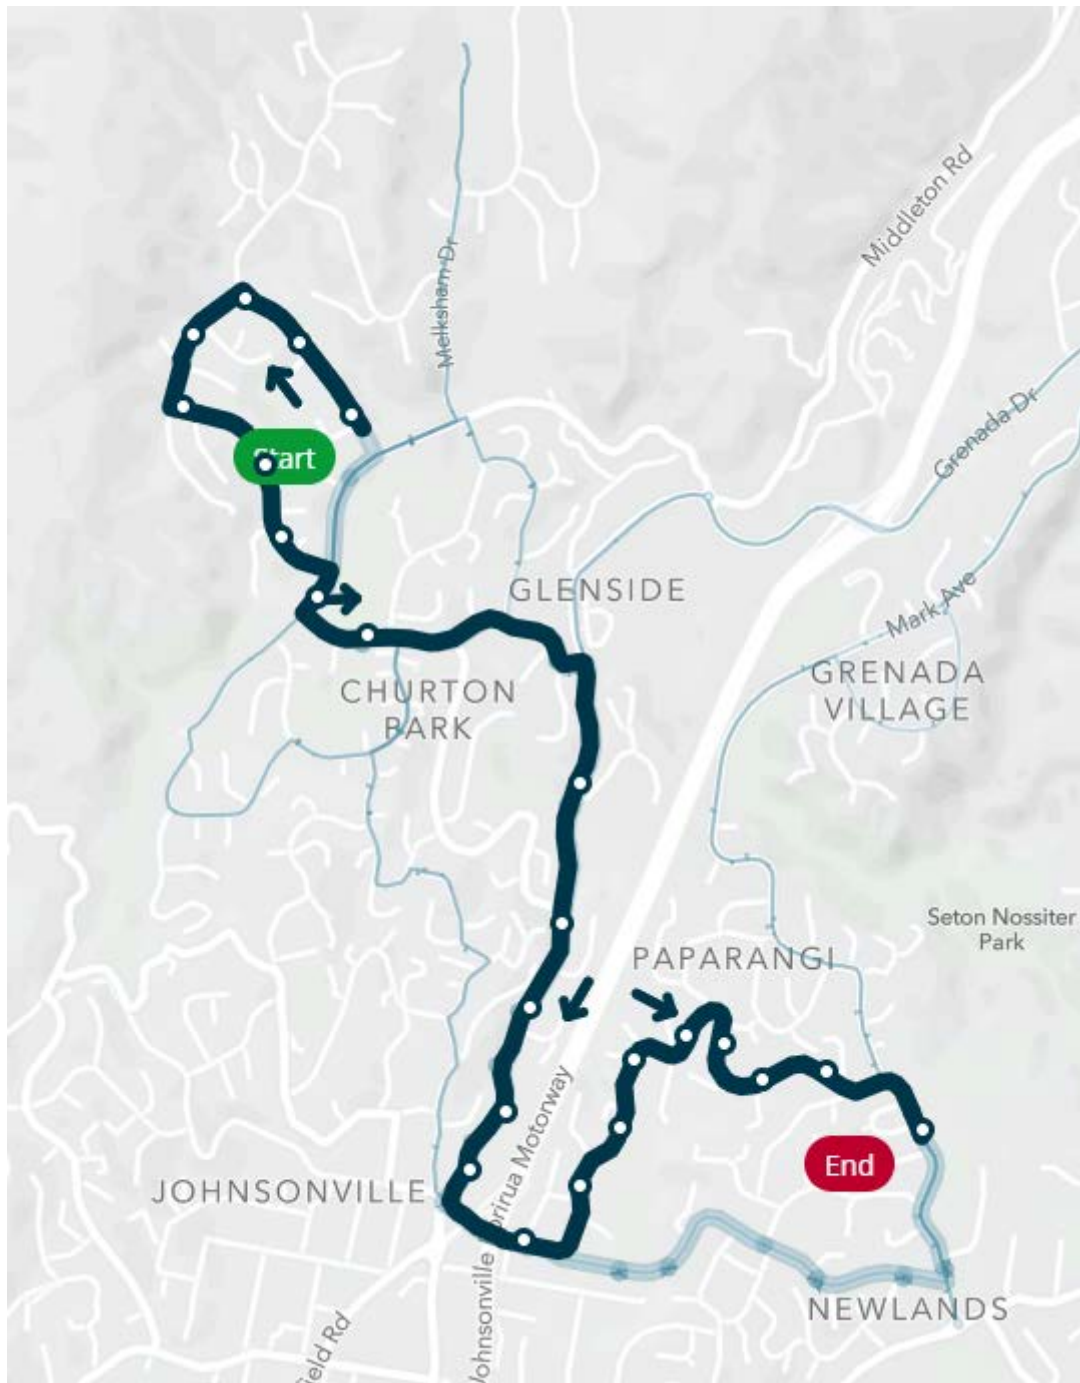

School services change for Newlands Intermediate School – Term 4 2019

Newlands Intermediate School

Route name	Route number	What's changing (effective from 14th October)
Churton Park North - Grenada Village - Newlands College & Intermediate School	626 → 634	The route number is changing to 634. This route extends coverage to include Furlong Crescent.
Churton Park North - Grenada Village - Newlands College & Intermediate School	628 → 635	The route number is changing to 635. This route extends coverage to include the new housing area around Melksham Drive.
Newlands College & Intermediate School - Johnsonville - Churton Park	633	A new morning service has been added to increase capacity between Churton Park and Newland's schools.

Route 634 Outbound (p.m. service)

Commencing Monday 14th October 2019.

School services change for Newlands Intermediate School – Term 4 2019

Route 635 Inbound (a.m. service)

Commencing Monday 14th October 2019.

School services change for Newlands Intermediate School – Term 4 2019

Route 635 Outbound (p.m. service)

Commencing Monday 14th October 2019.

metlink on our way

School services change for Newlands Intermediate School – Term 4 2019

Route 633 Inbound (a.m. service)

Commencing Monday 14th October 2019.

metlink on our way