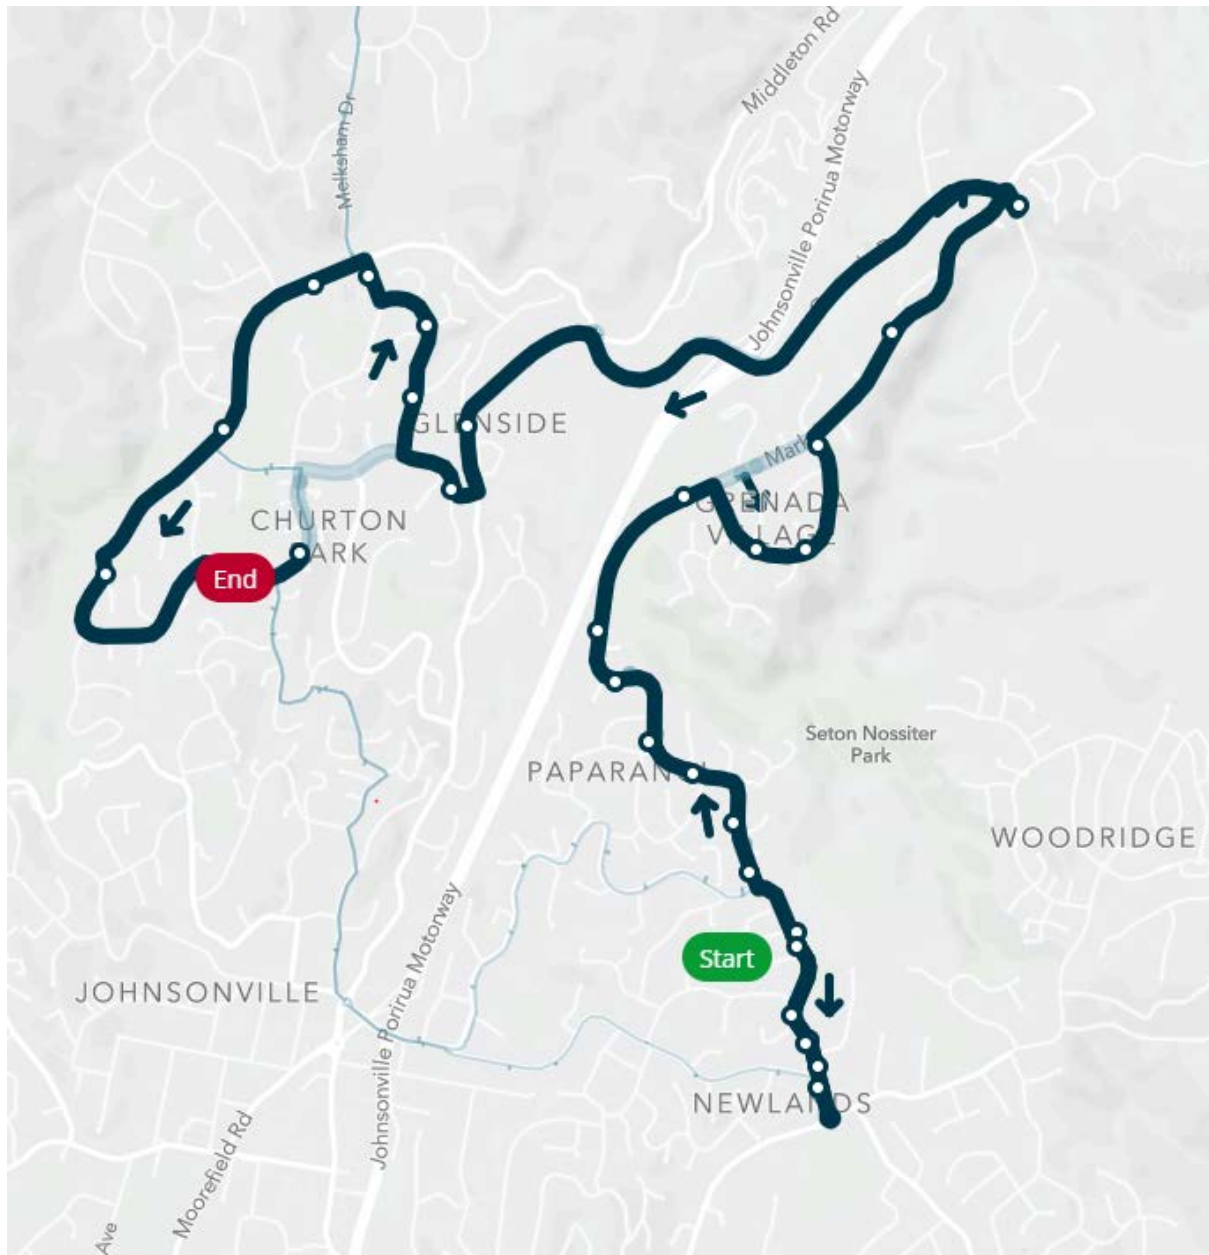

Commencing Monday 14th October 2019.

School services change for Newlands Intermediate School – Term 4 2019

Route 634 Inbound (a.m. service)

Commencing Monday 14th October 2019.

metlink on our way

School services change for Newlands Intermediate School – Term 4 2019

Route 634 Outbound (p.m. service)

Commencing Monday 14th October 2019.

School services change for Newlands Intermediate School – Term 4 2019

Route 635 Inbound (a.m. service)

Commencing Monday 14th October 2019.

Route 633 Inbound (a.m. service)

Commencing Monday 14th October 2019.

metlink on our way