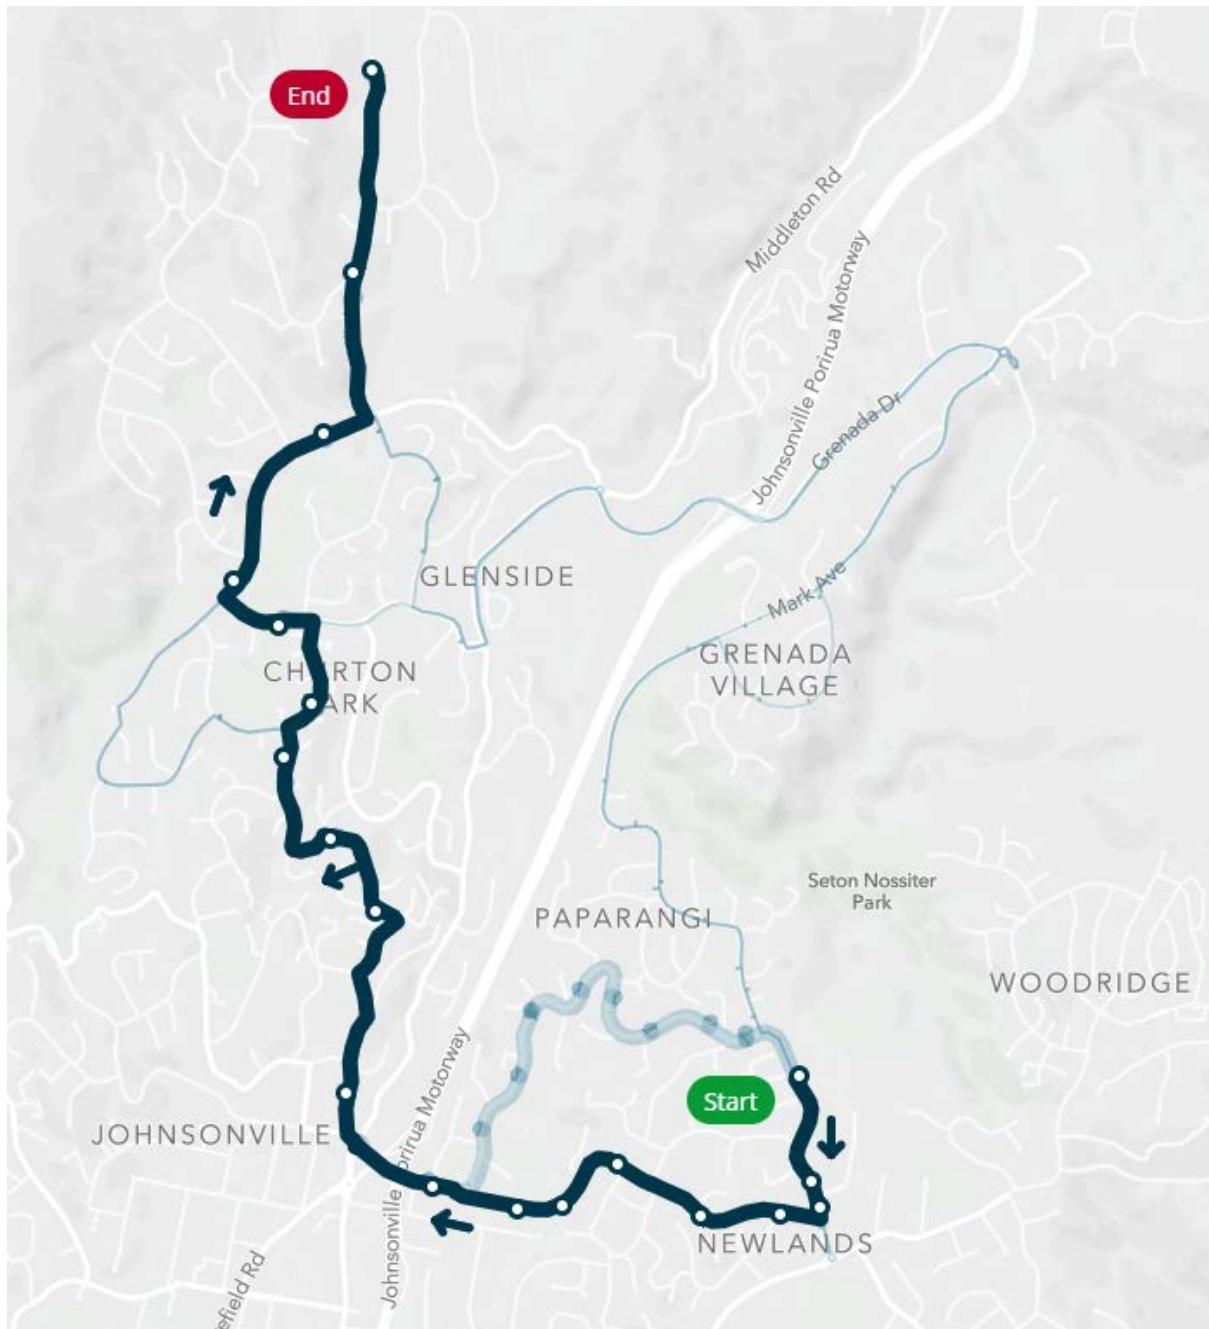

School services change for Newlands Intermediate School – Term 4 2019

Newlands Intermediate School

Route name	Route number	What's changing (effective from 14th October)
Churton Park North - Grenada Village - Newlands College & Intermediate School	626 → 634	The route number is changing to 634. This route extends coverage to include Furlong Crescent.
Churton Park North - Grenada Village - Newlands College & Intermediate School	628 → 635	The route number is changing to 635. This route extends coverage to include the new housing area around Melksham Drive.
Newlands College & Intermediate School - Johnsonville - Churton Park	633	A new morning service has been added to increase capacity between Churton Park and Newland's schools.

Route 634 Outbound (p.m. service)

Commencing Monday 14th October 2019.

School services change for Newlands Intermediate School – Term 4 2019

Route 635 Inbound (a.m. service)

Commencing Monday 14th October 2019.

School services change for Newlands Intermediate School – Term 4 2019

Route 635 Outbound (p.m. service)

Commencing Monday 14th October 2019.

metlink on our way

School services change for Newlands Intermediate School – Term 4 2019

Route 633 Inbound (a.m. service)

Commencing Monday 14th October 2019.

metlink on our way