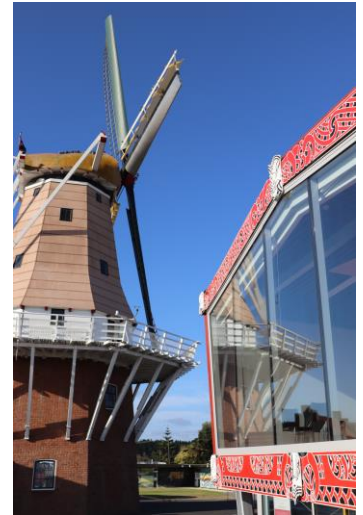

Your Name, on a Spectacular ‘Memorial Wall’

An Art Mural on Te Awahou Nieuwe Stroom – in Foxton

An Exceptional Place

Almost every visitor who walks into Te Awahou Nieuwe Stroom, comments on how beautiful and special the place is.

The stylish lines of understated architecture, the interactive and playful exhibitions, a bright and inviting colour palette – it all creates exceptional spaces and exquisite ambiance...

Everything here tells the story of three cultures – each with their own identity, sitting side by side in the spirit of harmony.

From the carved Maihi panels on the front, to the towering presence of De Molen – next to our Oranjarahof national Dutch museum – this facility features the icons and the multi-cultural stories of our nation.

We celebrate diversity in all its beauty. And that achievement won us a major Museums Aotearoa award for ‘Excellence’, straight after we opened in 2017.